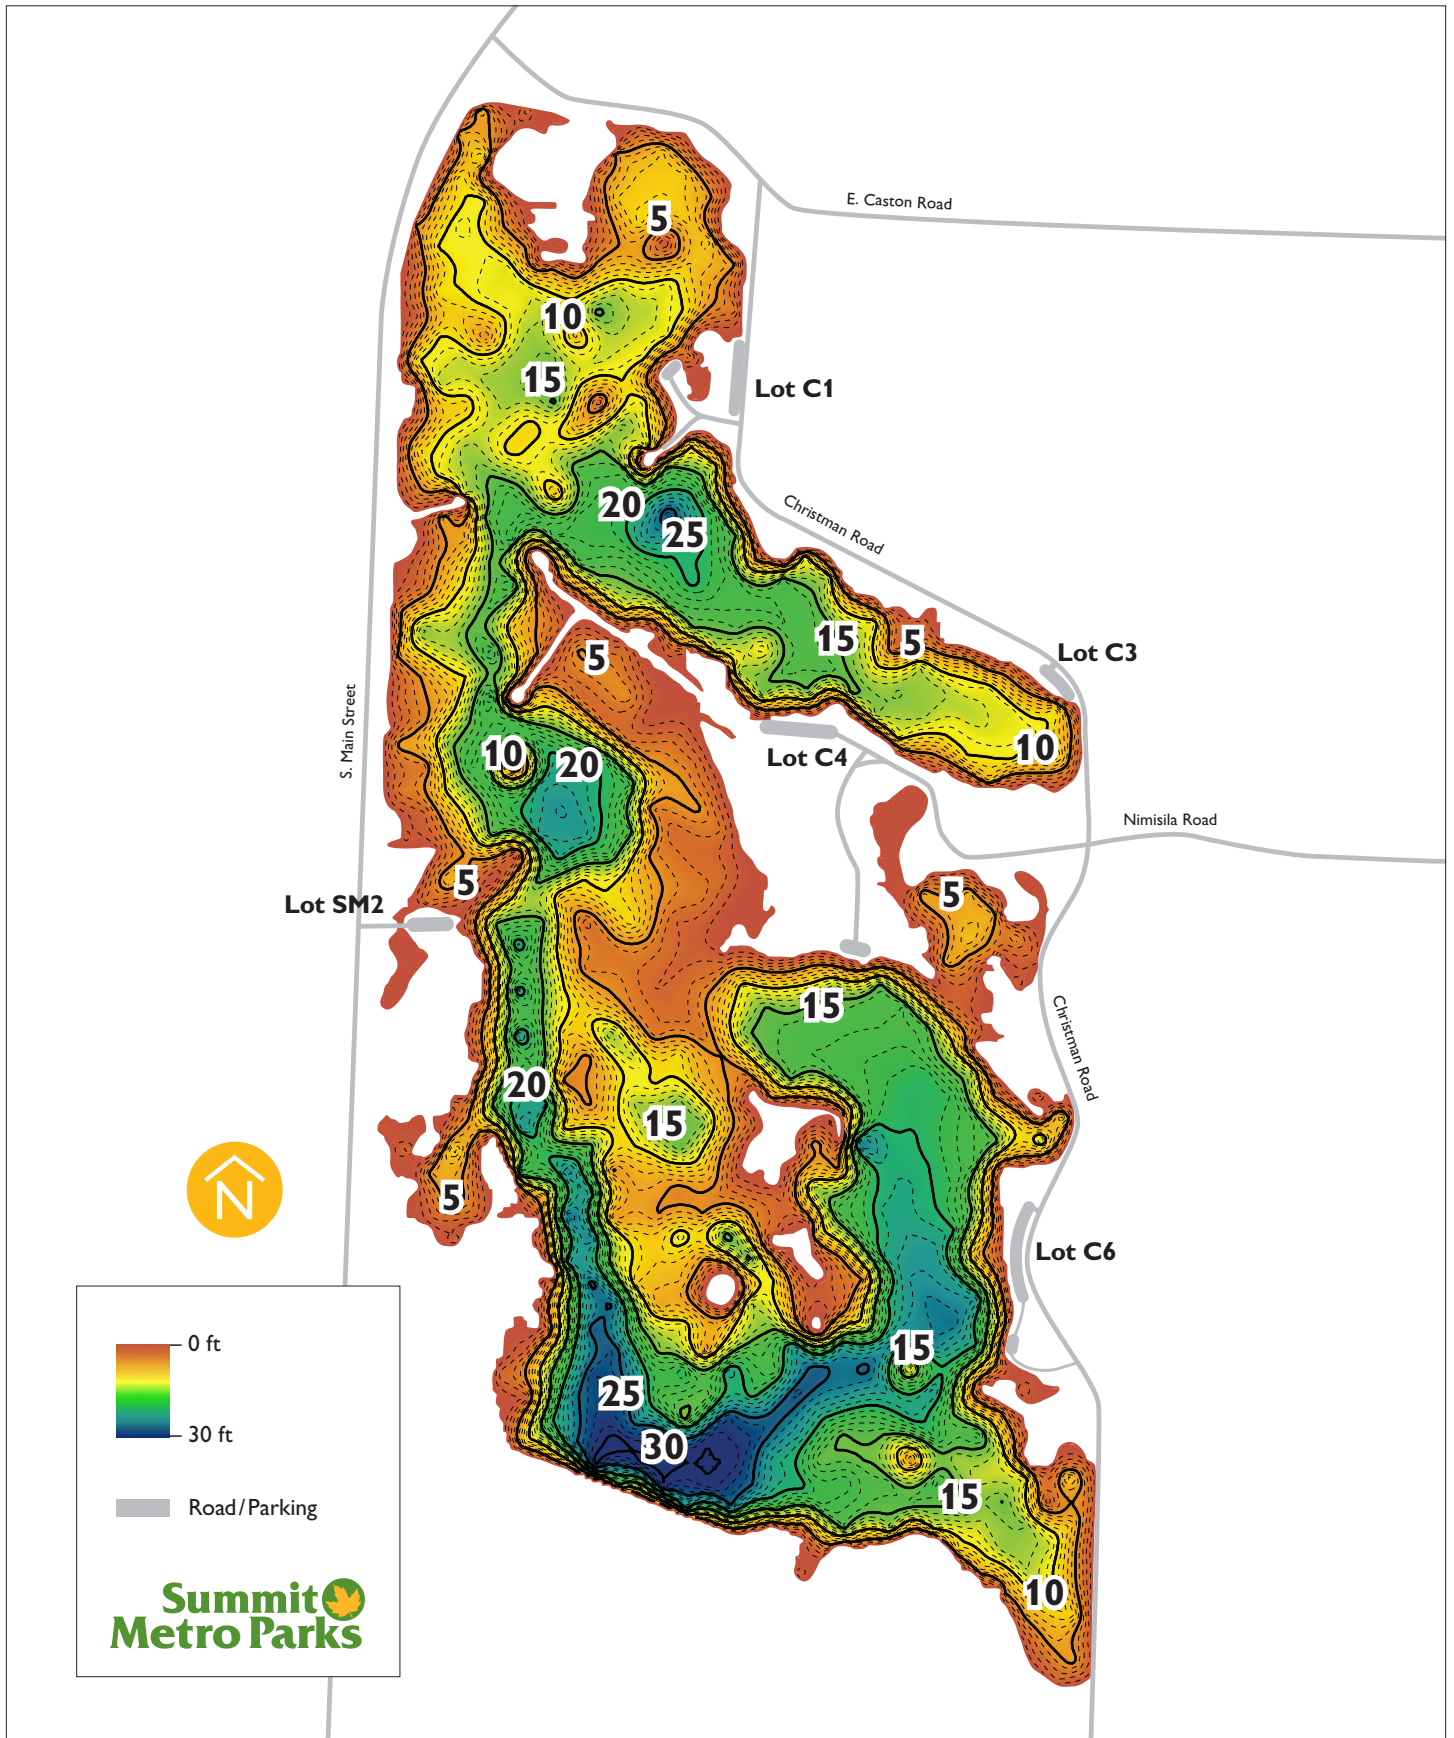

NIMISILA RESERVOIR METRO PARK

Nimisila Reservoir Fishing Map

0 ft

30 ft

Road/Parking